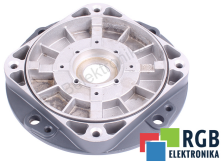

## 1FT5101-0AF71-1 SIEMENS FRONT COVER

Used SIEMENS 1FT5101-0AF71-1 FRONT COVER  
 Tested and cleaned.  
 24 months guarantee  
 Dedicated courier  
 Delivery across Europe even in 24h

### TECHNICAL DATA

MANUFACTURER	SIEMENS
MODEL	1FT5101-0AF71-1 FRONT COVER
CATEGORY	Front and back covers for motor
WEIGHT [KG]	2.0
HEIGHT [CM]	25.0
LENGTH [CM]	3.0
WIDTH [CM]	25.0

24/7 SUPPORT AVAILABLE  
[+48 71 750 09 78](tel:+48717500978)